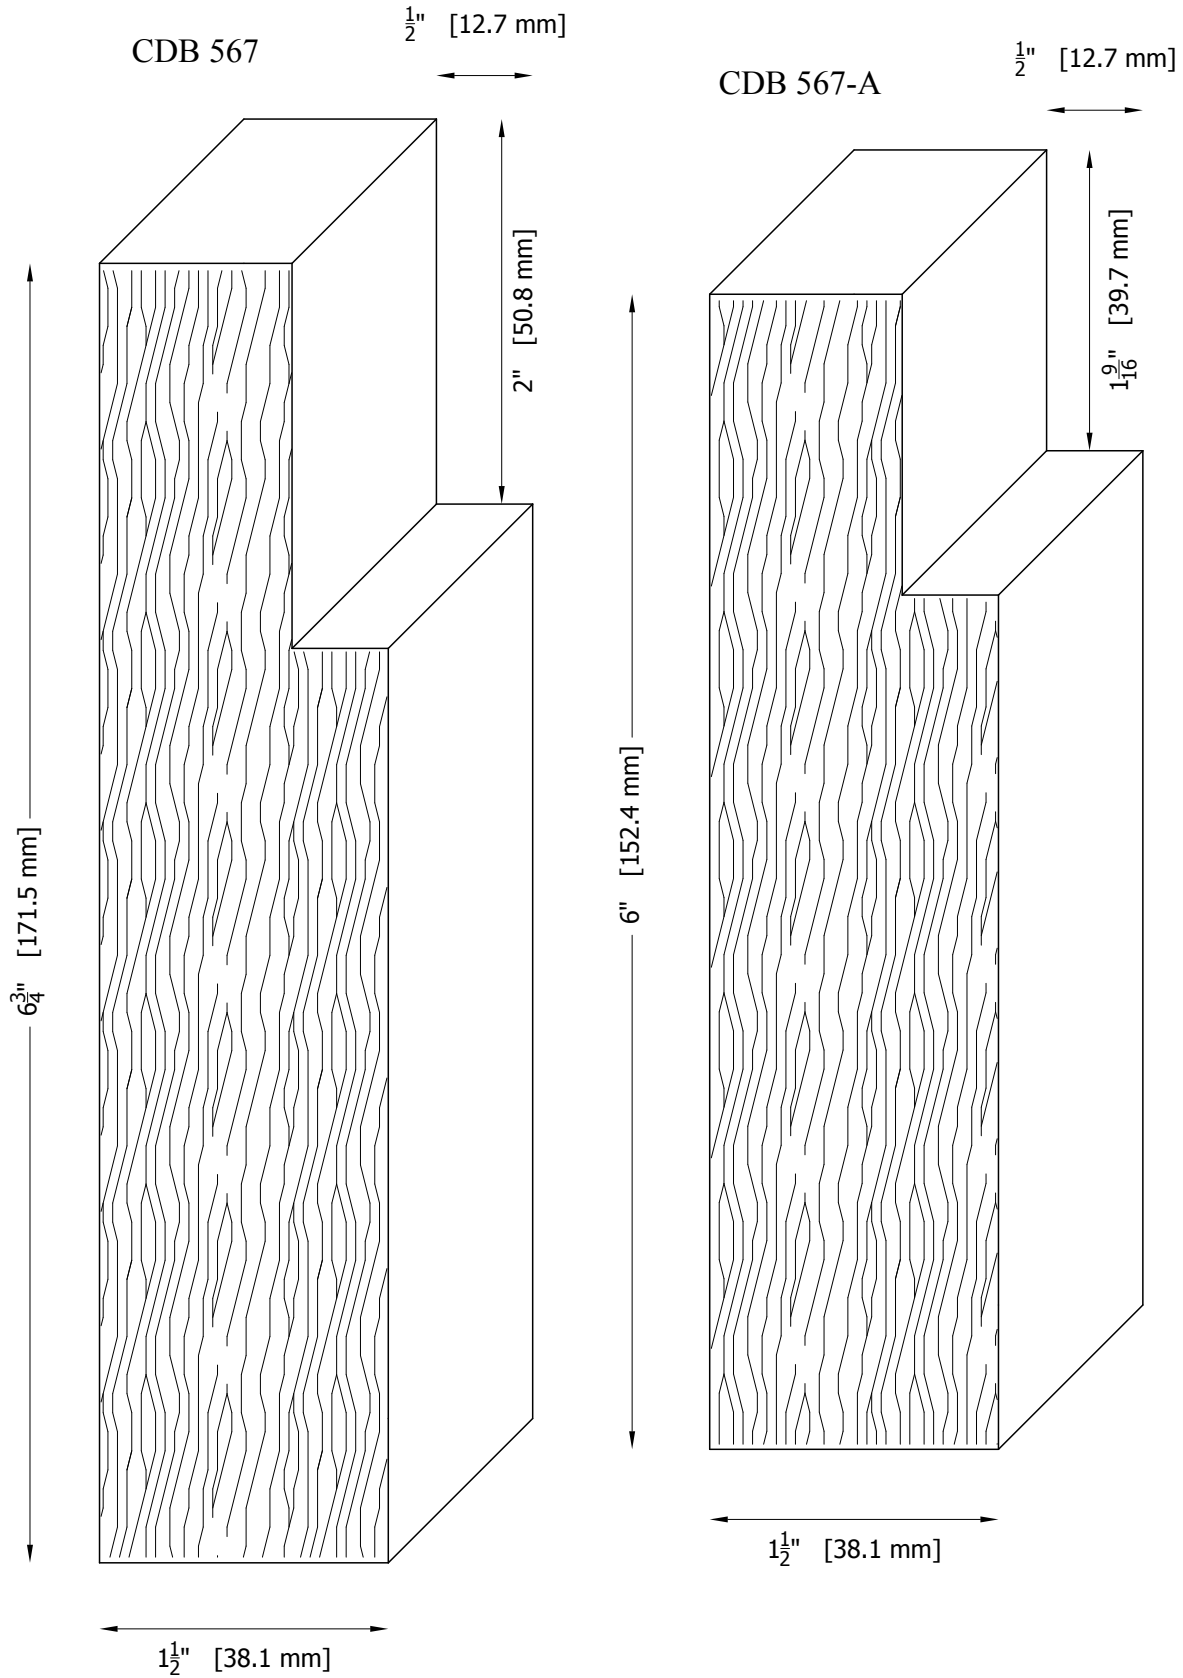

DRM BASE MOULDING PATTERNS